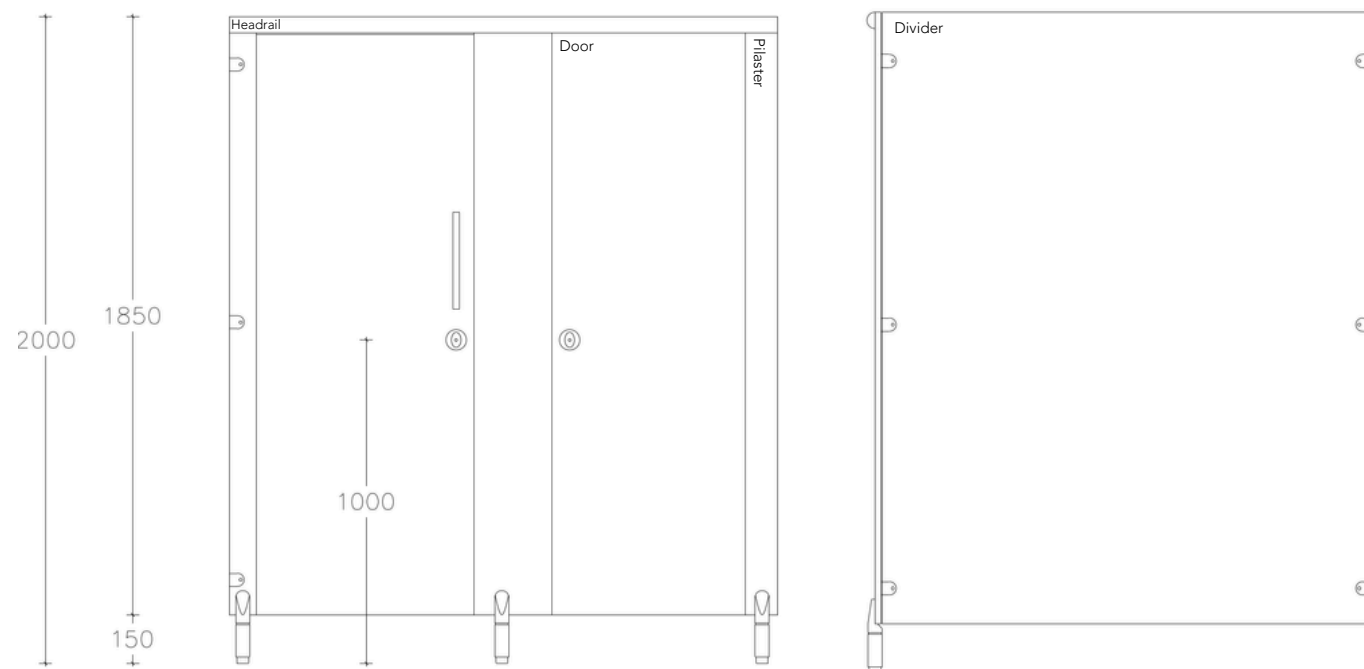

Ridge

Your long-lasting choice for toilets, showers and changing rooms.

DIMENSIONS

- Max Overall Height
 - 2000mm
- Max Depth
 - 2000mm
- Floor Clearance
 - 150mm

TECHNICAL DETAILS

Door Panel

- Material
 - Solid Grade Laminate
- Edge Treatment
 - Polished and radiused
- Thickness
 - 13mm
- Standard Dimensions
 - Inward Opening H 1850mm x W 650mm, 25mm overlap with pilaster either side.
 - Outward Opening H 1850mm x W 700mm, 25mm overlap with pilaster either side
 - Size to suit site requirements and relevant building regulations
- Components
 - Indicator Face Plate
 - Indicator Slide Bolt
 - Coat Hook
 - Self Closing Hinges

Pilaster Panel

- Material
 - Solid Grade Laminate
- Edge Treatment
 - Polished and radiused
- Thickness
 - 13mm
- Standard Dimensions
 - H 1850mm x W 1500 - varies to suit site dimensions
- Components
 - Pedestal
 - Indicator Slide Bolt Keep
 - Headrail
 - Fixing Cleat

TECHNICAL DETAILS

Divisions

- Material
 - Solid Grade Laminate
- Edge Treatment
 - Polished and radiused
- Thickness
 - 13mm
- Standard Dimensions
 - H 1850mm x W 1500mm - varies to suit site dimensions. Dimensions from back of cubicle to front
- Components
 - Fixing Cleat

Hardware

- Indicator Plate
 - Satin Anodised Aluminium
 - Emergency release facility
 - Circular face plate
 - Concealed fixings
 - Red/White occupancy indicator
 - Face Fixed
- Indicator Bolt
 - Satin Anodised Aluminium
 - Easy slide action lock
 - Integrated buffer
 - Face Fixed
- Keep
 - Satin Anodised Aluminium
 - Face Fixed
- Hinge
 - Satin Anodised Aluminium
 - Self closing cams
 - Breakout-resistant fixing sleeve
 - Anti-finger trap
 - Lift-off facility for emergency access
- Cleat
 - Satin Anodised Aluminium
 - D brackets
 - Stainless Steel bolt-through fixings
- Pedestal
 - Satin Anodised Aluminium
 - Adjustable height to accommodate uneven floors
 - Giving 150mm floor clearance
 - Solid rolled design
- Headrail
 - Satin Anodised Aluminium
 - High strength D profile