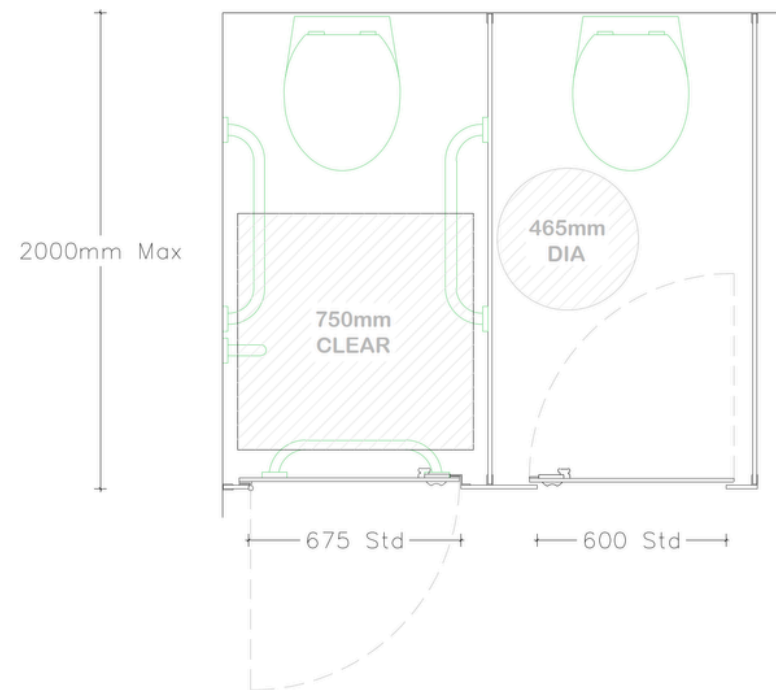

Ridge

Your long-lasting choice for toilets, showers and changing rooms.

DIMENSIONS

- Max Overall Height
 - 2000mm
- Max Depth
 - 2000mm
- Floor Clearance
 - 150mm

TECHNICAL DETAILS

Door Panel

- Material
 - Solid Grade Laminate
- Edge Treatment
 - Polished and radiused
- Thickness
 - 13mm
- Standard Dimensions
 - Inward Opening H 1850mm x W 650mm, 25mm overlap with pilaster either side.
 - Outward Opening H 1850mm x W 700mm, 25mm overlap with pilaster either side
 - Size to suit site requirements and relevant building regulations
- Components
 - Indicator Face Plate
 - Indicator Slide Bolt
 - Coat Hook
 - Self Closing Hinges

Pilaster Panel

- Material
 - Solid Grade Laminate
- Edge Treatment
 - Polished and radiused
- Thickness
 - 13mm
- Standard Dimensions
 - H 1850mm x W 1500 - varies to suit site dimensions
- Components
 - Pedestal
 - Indicator Slide Bolt Keep
 - Headrail
 - Fixing Cleat

TECHNICAL DETAILS

Divisions

- Material
 - Solid Grade Laminate
- Edge Treatment
 - Polished and radiused
- Thickness
 - 13mm
- Standard Dimensions
 - H 1850mm x W 1500mm - varies to suit site dimensions. Dimensions from back of cubicle to front
- Components
 - Fixing Cleat

Hardware

- Indicator Plate
 - Satin Anodised Aluminium
 - Emergency release facility
 - Circular face plate
 - Concealed fixings
 - Red/White occupancy indicator
 - Face Fixed
- Indicator Bolt
 - Satin Anodised Aluminium
 - Easy slide action lock
 - Integrated buffer
 - Face Fixed
- Keep
 - Satin Anodised Aluminium
 - Face Fixed
- Hinge
 - Satin Anodised Aluminium
 - Self closing cams
 - Breakout-resistant fixing sleeve
 - Anti-finger trap
 - Lift-off facility for emergency access
- Cleat
 - Satin Anodised Aluminium
 - D brackets
 - Stainless Steel bolt-through fixings
- Pedestal
 - Satin Anodised Aluminium
 - Adjustable height to accommodate uneven floors
 - Giving 150mm floor clearance
 - Solid rolled design
- Headrail
 - Satin Anodised Aluminium
 - High strength D profile